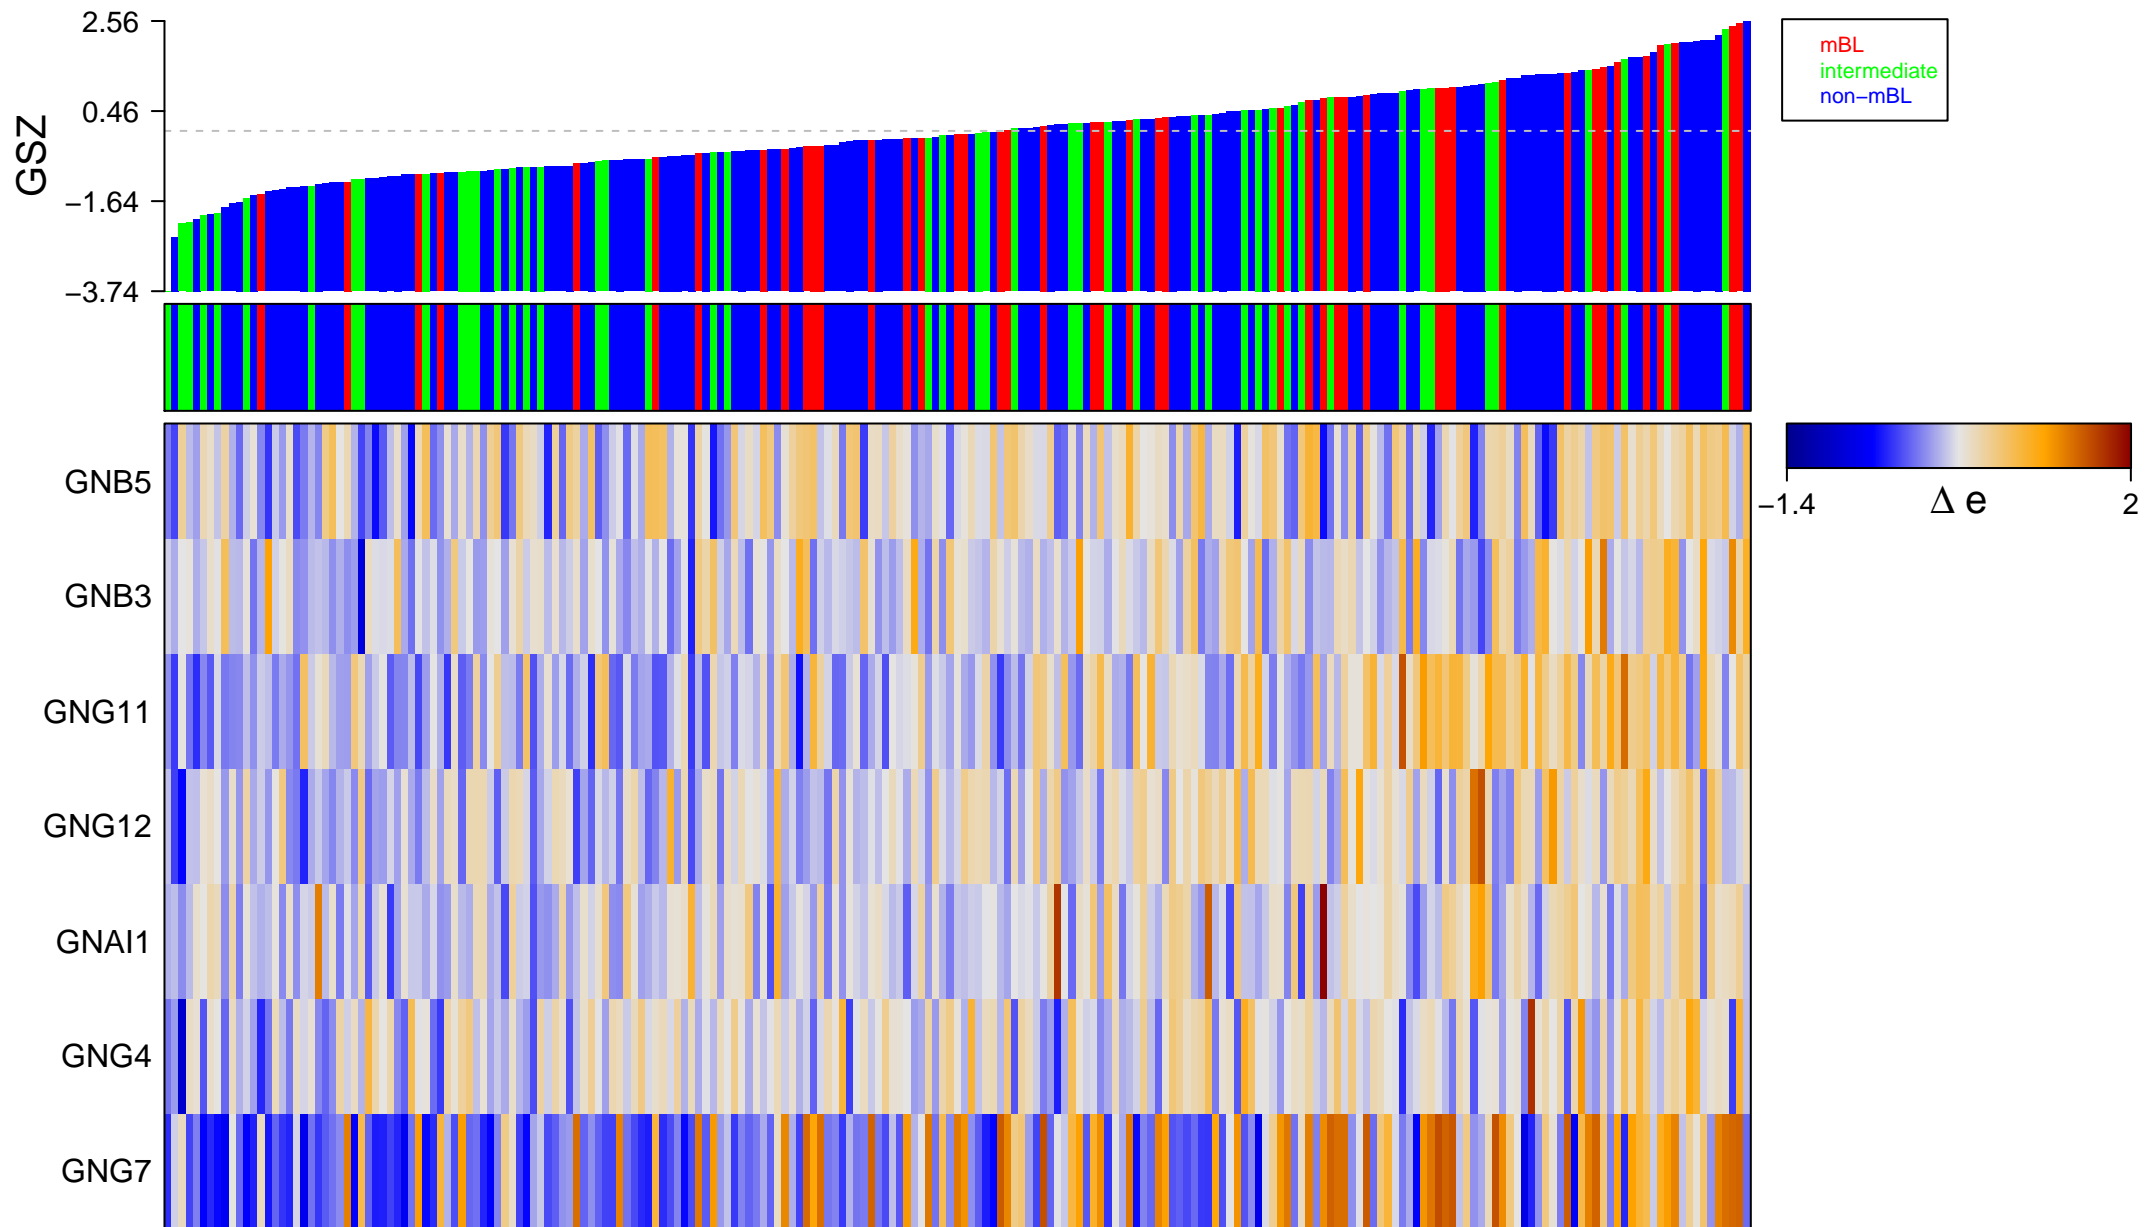

# REACTOME\_ADP\_SIGNALLING\_THROUGH\_P2RY12